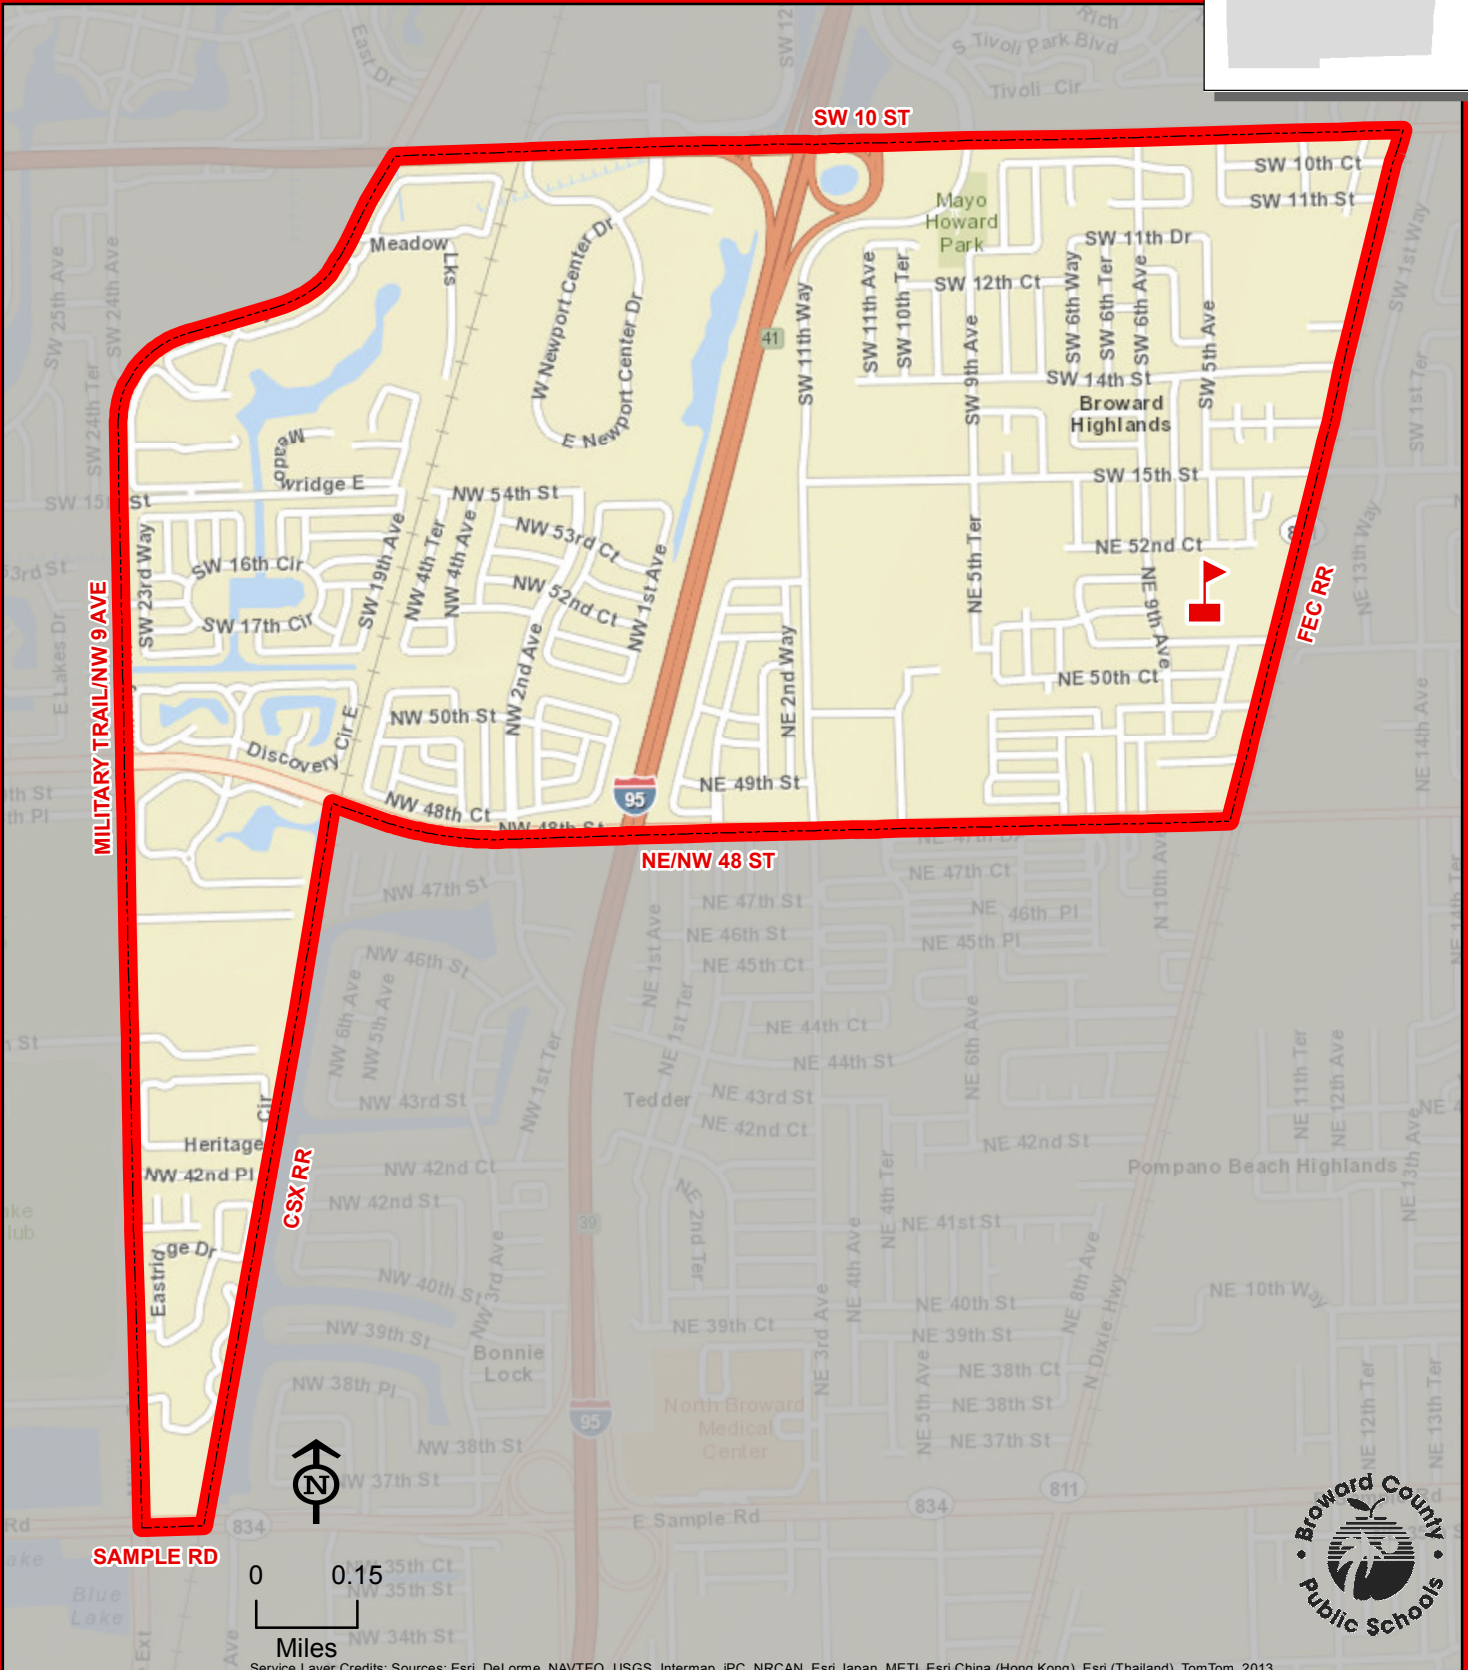

PARK RIDGE ELEMENTARY SCHOOL

5200 NE 9 AVENUE
POMPANO BEACH, FLORIDA 33064
754-322-7700

Service Layer Credits: Sources: Esri, DeLorme, NAVTEQ, USGS, Intermap, iPC, NRCAN, Esri Japan, METI, Esri China (Hong Kong), Esri (Thailand), TomTom, 2013

THIS MAP IS FOR CONCEPTUAL PURPOSES ONLY AND SHOULD NOT BE USED FOR LEGAL BOUNDARY DETERMINATIONS

PARK RIDGE